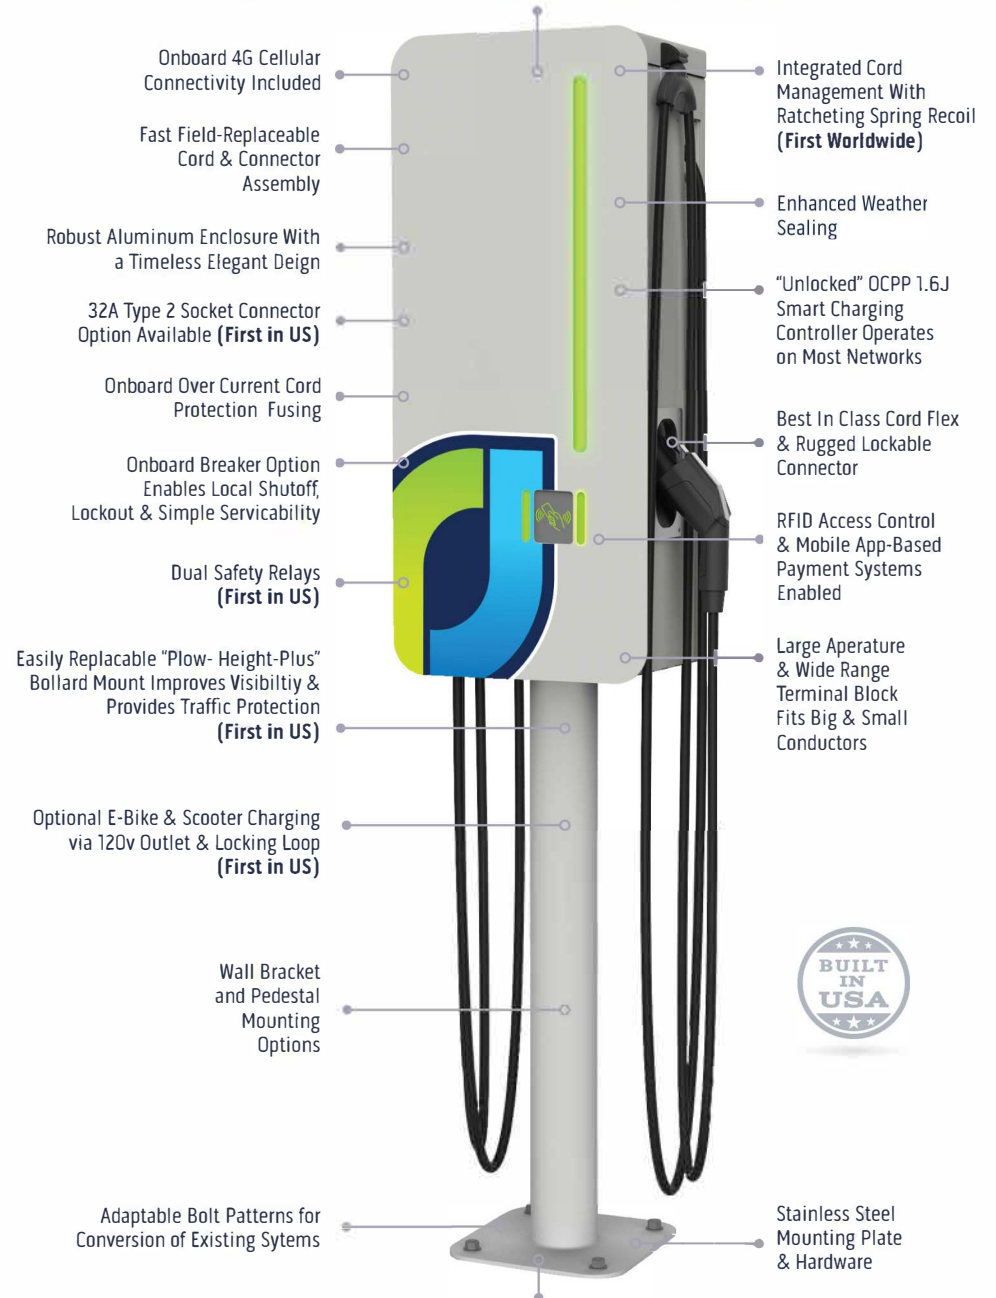

CUTTING-EDGE TECHNOLOGY

UNSURPASSED
CUSTOMER EXPERIENCE

JuiceBar Gen 3 chargers are reliable and provide optimal range and peace of mind to meet the travel needs of EV drivers.

The Mid-Atlantic's
premier petroleum
equipment supplier

Precast Foundations Available for Fast Ground-Mount Installlations